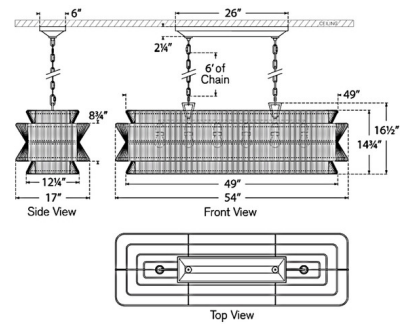

Shown in antique burnished brass / natural abaca

Specifications

COLOR Natural Abaca
BODY FINISH Antique Burnished Brass
WATTAGE 90W
DIMMER Standard 120V
DIMENSIONS 54"L x 17"W x 16.5"H
BULB NOT INCLUDED 6 x A19/Medium (E26)/15W/120V LED

Technical Information

PRODUCT DIMENSIONS Two Adjustable Chain Lengths: 72"

CLICK TO VIEW PRODUCT

Notes: