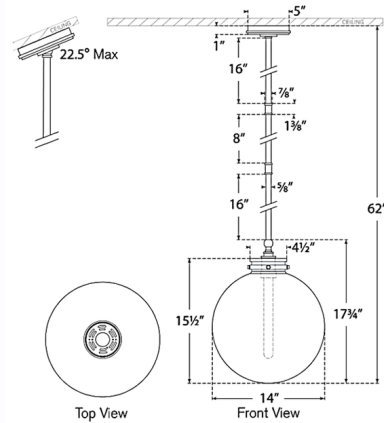

Shown in antique burnished brass / clear

Specifications

COLOR Clear
 BODY FINISH Antique Burnished Brass
 WATTAGE 8W
 DIMMER Standard 120V
 DIMENSIONS 14"W x 17.75"H
 BULB NOT INCLUDED 1 x T9/Medium (E26)/8W/120V LED
 OTHER BULB OPTIONS 1 x A19/Medium (E26)/8W/120V LED