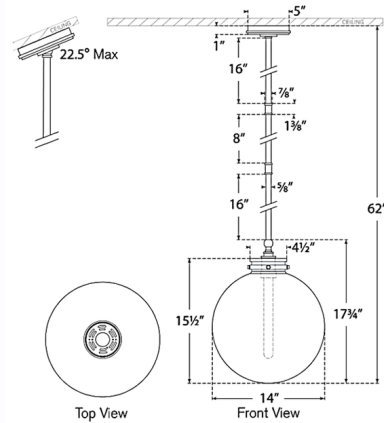

Shown in antique burnished brass / clear

Specifications

COLOR	Clear
BODY FINISH	Antique Burnished Brass
WATTAGE	8W
DIMMER	Standard 120V
DIMENSIONS	14"W x 17.75"H
BULB NOT INCLUDED	1 x T9/Medium (E26)/8W/120V LED
OTHER BULB OPTIONS	1 x A19/Medium (E26)/8W/120V LED