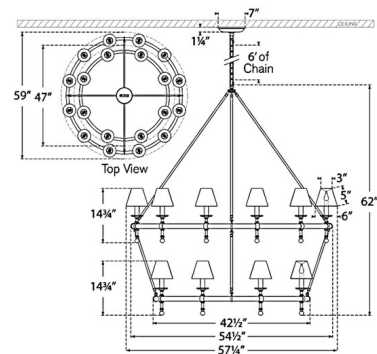

### Specifications

COLOR	N/A
BODY FINISH	Polished Nickel
WATTAGE	130W
DIMMER	Standard 120V
DIMENSIONS	54.5"W x 62"H
BULB NOT INCLUDED	20 x B11/Candelabra (E12)/6.5W/120V LED

### Technical Information

PRODUCT DIMENSIONS	Adjustable Chain Length: 72"
--------------------	------------------------------

CLICK TO VIEW PRODUCT

Notes: