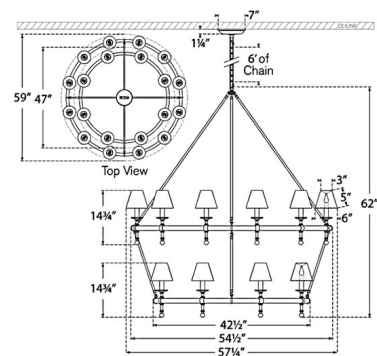

### Specifications

COLOR	N/A
BODY FINISH	Polished Nickel
WATTAGE	130W
DIMMER	Standard 120V
DIMENSIONS	54.5"W x 62"H
BULB NOT INCLUDED	20 x B11/Candelabra (E12)/6.5W/120V LED

### Technical Information

PRODUCT DIMENSIONS	Adjustable Chain Length: 72"
--------------------	------------------------------

CLICK TO VIEW PRODUCT

Notes: