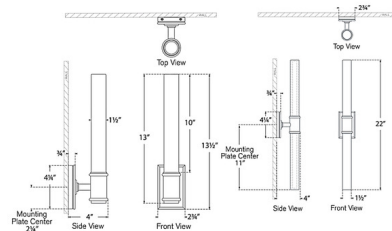

### Description

The Owen Bathroom Vanity Light brings a clean simplicity to your interior space. The smooth frame holds cylindrical glass that casts warm shadows of light across your room. Note: Fixture does not cover a standard US junction box and requires a 2 x 4 inch junction box.

### Specifications

COLOR	White
BODY FINISH	Antique Burnished Brass
WATTAGE	10W
DIMMER	Low Voltage Electronic
DIMENSIONS	2.75"W x 13.5"H x 4"D
INTEGRATED LED MODULE	1 x LED/10W/120V LED