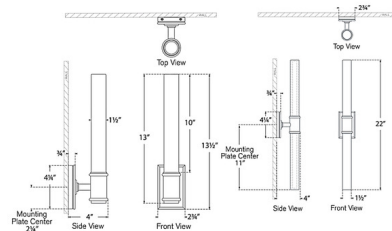

Specifications

COLOR	White
BODY FINISH	Antique Burnished Brass
WATTAGE	10W
DIMMER	Low Voltage Electronic
DIMENSIONS	2.75"W x 13.5"H x 4"D
INTEGRATED LED MODULE	1 x LED/10W/120V LED

Technical Information

LAMP COLOR	2700K
LUMENS/WATT	120.00
LUMINOUS FLUX	1200 lumens

CLICK TO VIEW PRODUCT

Notes: