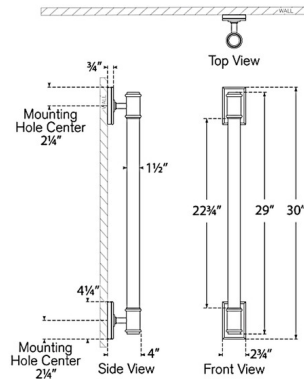

Lightology

lightology.com
866-954-4489
06-19-26

Project: _____

Company: _____

Location: _____ Fixture Type: _____

SPEC #: **VCG1382422**

Approved On: _____ Approved By: _____

Owen Bracket Bathroom Vanity Light

By Visual Comfort Signature

Description

The Owen Bracket Bathroom Vanity Light brings a clean simplicity to your interior space. The slim, lit cylinder casts warm shadows of light across your room and is bracketed on both ends for stability. Note: Fixture does not cover a standard US junction box and requires a 2 x 4 inch junction box.

Specifications

COLOR . . . . . White
BODY FINISH . . . . . Polished Nickel
WATTAGE 15W
DIMMER . . . . . Low Voltage Electronic
DIMENSIONS . . . . . 2.75"W x 30"H x 4"D
INTEGRATED LED MODULE . . . . . 1 x LED/15W/120V LED

Technical Information

LAMP COLOR 2700K
LUMENS/WATT 120.00
LUMINOUS FLUX . . . . . 1800 lumens

Shown in polished nickel / white

CLICK TO VIEW PRODUCT

Notes: