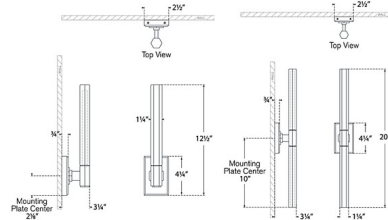

By Visual Comfort Signature

Description

The Hawthorne Bathroom Vanity Light brings an industrial simplicity to your interior space. The metal work is inspired by the socket on a wrench and is complemented by slim, lit glass that cast warm shadows of light across your room. Note: No Bronze finish in 20 inch height. Fixture does not cover a standard US junction box and requires a 2 x 4 inch junction box.

Shown in polished nickel / white

Specifications

COLOR	White
BODY FINISH	Polished Nickel
WATTAGE	5W
DIMMER	Low Voltage Electronic
DIMENSIONS	2.5"W x 12.5"H x 3.25"D
INTEGRATED LED MODULE	1 x LED/5W/120V LED