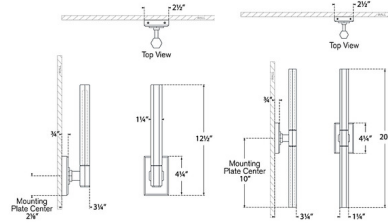

### Description

The Hawthorne Bathroom Vanity Light brings an industrial simplicity to your interior space. The metal work is inspired by the socket on a wrench and is complemented by slim, lit glass that cast warm shadows of light across your room. Note: No Bronze finish in 20 inch height. Fixture does not cover a standard US junction box and requires a 2 x 4 inch junction box.

### Specifications

COLOR	White
BODY FINISH	Polished Nickel
WATTAGE	5W
DIMMER	Low Voltage Electronic
DIMENSIONS	2.5"W x 12.5"H x 3.25"D
INTEGRATED LED MODULE	1 x LED/5W/120V LED