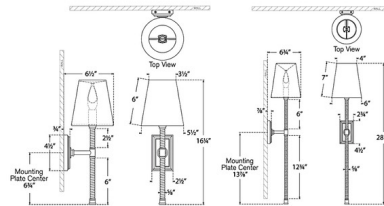

By Visual Comfort Signature

Description

The Basden Tail Wall Sconce offers a classic aesthetic infused with a touch of nature for your indoor space. Its slender stem is elegantly encased in natural rattan, culminating in a tapered shade that emits a warm glow throughout your room. Note: Fixture does not cover a standard US junction box and requires a 2 x 4 inch junction box.

Shown in antique burnished brass / linen

Specifications

| | |
|-------------------|--|
| COLOR | Linen |
| BODY FINISH | Antique Burnished Brass |
| WATTAGE | 5W |
| DIMMER | Standard 120V |
| DIMENSIONS | 5.5"W x 16.25"H x 6.5"D |
| BULB NOT INCLUDED | 1 x B11/Candelabra (E12)/5W/120V LED |