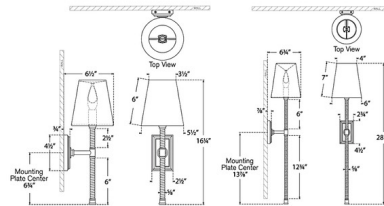

Description

The Basden Tail Wall Sconce offers a classic aesthetic infused with a touch of nature for your indoor space. Its slender stem is elegantly encased in natural rattan, culminating in a tapered shade that emits a warm glow throughout your room. Note: Fixture does not cover a standard US junction box and requires a 2 x 4 inch junction box.

Shown in antique burnished brass / linen

Specifications

COLOR Linen
BODY FINISH Antique Burnished Brass
WATTAGE 5W
DIMMER Standard 120V
DIMENSIONS 5.5"W x 16.25"H x 6.5"D
BULB NOT INCLUDED 1 x B11/Candelabra (E12)/5W/120V LED