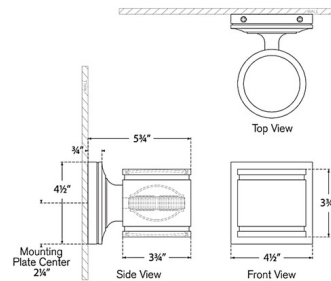

### Specifications

COLOR	N/A
BODY FINISH	Antique Burnished Brass
WATTAGE	18W
DIMMER	Low Voltage Electronic
DIMENSIONS	4.5"W x 4.5"H x 5.75"D
INTEGRATED LED MODULE	1 x LED/18W/120V LED