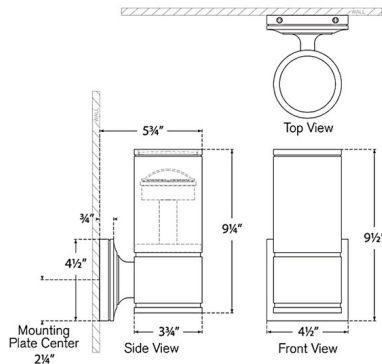

CLICK TO VIEW PRODUCT

Notes: