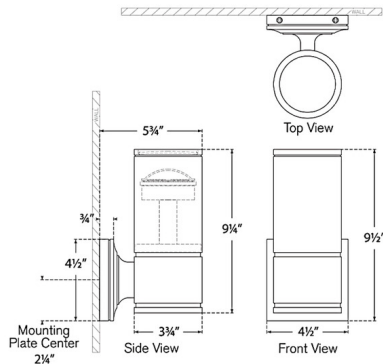

CLICK TO VIEW PRODUCT

Notes: