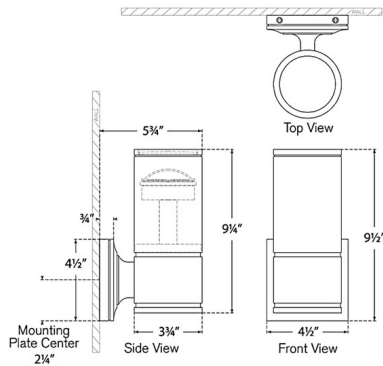

Shown in matte black

CLICK TO VIEW PRODUCT

Notes: