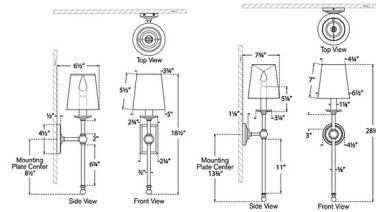

By Visual Comfort Signature

Description

The Classic Tail Wall Sconce offers a modern interpretation of the traditional torch lights from the past. Its elongated stem is adorned with a tapered linen shade, which emits a warm glow, creating inviting shadows throughout your space. Note: No Polished Nickel in 18.5imch height. Fixture does not cover a standard US junction box and requires a 2 x 4 inch junction box.

Shown in bronze / linen

Specifications

COLOR Linen
 BODY FINISH Bronze
 WATTAGE 5W
 DIMMER Standard 120V
 DIMENSIONS 5"W x 18.5"H x 6.5"D
 BULB NOT INCLUDED 1 x B11/Candelabra (E12)/5W/120V LED

CLICK TO VIEW PRODUCT