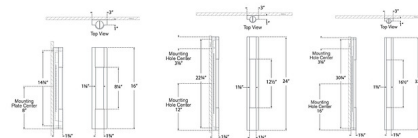

By Visual Comfort Signature

Description

The Ellington Bathroom Vanity Light brings an elegant simplicity to your interior space. The smooth frame holds a smooth glass cylinder that casts warm shadows of light, out across your room. Note: Fixture does not cover a standard US junction box and requires a 2 x 4 inch junction box.

Shown in bronze / white

Specifications

COLOR White
 BODY FINISH Bronze
 WATTAGE 12W
 DIMMER Low Voltage Electronic
 DIMENSIONS 3"W x 16"H x 1.75"D
 INTEGRATED LED MODULE 1 x LED/12W/120V LED

Technical Information