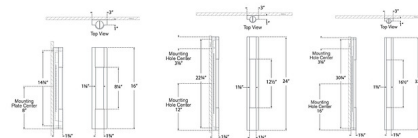

By Visual Comfort Signature

Description

The Ellington Bathroom Vanity Light brings an elegant simplicity to your interior space. The smooth frame holds a smooth glass cylinder that casts warm shadows of light, out across your room. Note: Fixture does not cover a standard US junction box and requires a 2 x 4 inch junction box.

Shown in hand-rubbed antique brass / white

Specifications

COLOR White
 BODY FINISH Hand-Rubbed Antique Brass
 WATTAGE 12W
 DIMMER Low Voltage Electronic
 DIMENSIONS 3"W x 16"H x 1.75"D
 INTEGRATED LED MODULE 1 x LED/12W/120V LED