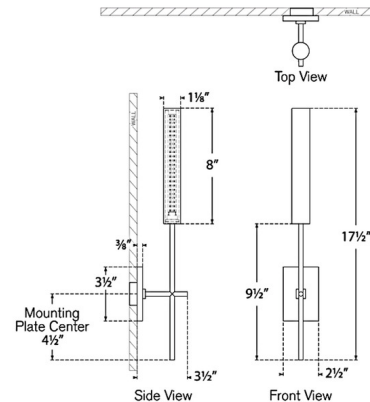

Lightology

lightology.com
866-954-4489
04-22-26

Project: _____

Company: _____

Location: _____ Fixture Type: _____

SPEC #: **VCG1382524**

Approved On: _____ Approved By: _____

Fay Wall Sconce

By Visual Comfort Signature

Description

The Fay Wall Sconce introduces a refined simplicity to your interior space. Its sleek frame is enhanced by slender cylindrical glass, which projects a warm interplay of light and shadows throughout the room. Note: Cannot be installed inverted, only as shown. Fixture does not cover a standard US junction box and requires a 2 x 4 inch junction box.

Specifications

COLOR . . . . . Frosted
BODY FINISH . . . . . Polished Nickel
WATTAGE 6W
DIMMER . . . . . Low Voltage Electronic
DIMENSIONS . . . . . 2.5"W x 17.5"H x 3.5"D
INTEGRATED LED MODULE . . . . . 1 x LED/6W/120V LED

Technical Information

LAMP COLOR 2700K
LUMENS/WATT 120.00
LUMINOUS FLUX . . . . . 720 lumens

Shown in polished nickel / frosted

CLICK TO VIEW PRODUCT

Notes: