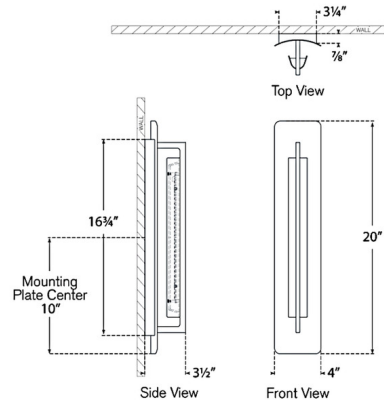

Lightology

lightology.com
866-954-4489
04-22-26

Project: _____

Company: _____

Location: _____ Fixture Type: _____

SPEC #: **VCG1382527**

Approved On: _____ Approved By: _____

Tristan Reflector Wall Sconce

By Visual Comfort Signature

Description

The Tristan Reflector Wall Sconce enhances the architectural elegance of your interior space. Its curved shield is designed to face the internal light source, effectively casting warm shadows throughout the room. Note: Fixture does not cover a standard US junction box and requires a 2 x 4 inch junction box.

Specifications

COLOR . . . . . N/A
BODY FINISH . . . . . Polished Nickel
WATTAGE 10W
DIMMER . . . . . Low Voltage Electronic
DIMENSIONS . . . . . 4"W x 20"H x 3.5"D
INTEGRATED LED MODULE . . . . . 1 x LED/10W/120V LED

Technical Information

LAMP COLOR 2700K
LUMENS/WATT 120.00
LUMINOUS FLUX . . . . . 1200 lumens

Shown in polished nickel

CLICK TO VIEW PRODUCT

Notes: