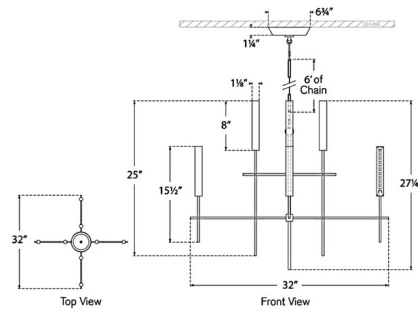

### Specifications

COLOR . . . . . Frosted  
 BODY FINISH . . . . . Bronze  
 WATTAGE . . . . . 30W  
 DIMMER . . . . . Low Voltage Electronic  
 DIMENSIONS . . . . . 32"W x 27.25"H  
 INTEGRATED LED MODULE . . . . . 1 x LED/30W/120V LED

### Technical Information

PRODUCT DIMENSIONS . . . . . Adjustable Chain Length: 72"  
 LAMP COLOR . . . . . 2700K  
 LUMENS/WATT . . . . . 120.00  
 LUMINOUS FLUX . . . . . 3600 lumens

Shown in bronze / frosted