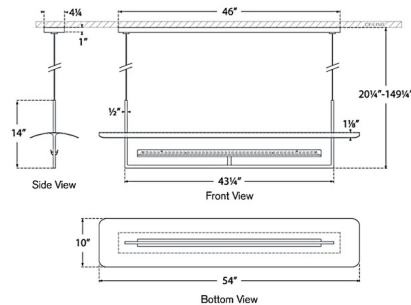

### Specifications

COLOR . . . . . N/A  
BODY FINISH . . . . . Bronze / Hand-Rubbed Antique Brass  
WATTAGE . . . . . 40W  
DIMMER . . . . . Low Voltage Electronic  
DIMENSIONS . . . . . 54"L x 10"W x 14"H  
INTEGRATED LED MODULE . . . . . 1 x LED/40W/120V LED

### Technical Information

PRODUCT DIMENSIONS . . . . . Min/Max Adjustable Height: 20.25" - 149.25"  
LAMP COLOR . . . . . 2700K  
LUMENS/WATT . . . . . 120.00  
LUMINOUS FLUX . . . . . 4800 lumens

Shown in bronze / hand-rubbed antique brass