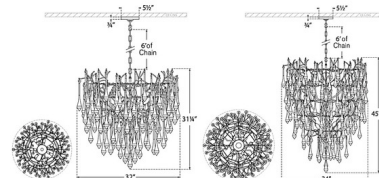

Shown in gilded iron / clear

Specifications

COLOR Clear
BODY FINISH Gilded Iron
WATTAGE 45.5W
DIMMER Standard 120V
DIMENSIONS 32"W x 31.25"H
BULB NOT INCLUDED 7 x B11/Candelabra (E12)/6.5W/120V LED

Technical Information

PRODUCT DIMENSIONS Adjustable Chain Length: 72"

CLICK TO VIEW PRODUCT

Notes: