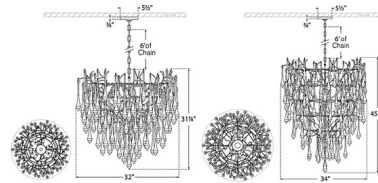

Shown in gilded iron / clear

Specifications

COLOR Clear
BODY FINISH Gilded Iron
WATTAGE 45.5W
DIMMER Standard 120V
DIMENSIONS 32\"/>

Technical Information

PRODUCT DIMENSIONS Adjustable Chain Length: 72"

CLICK TO VIEW PRODUCT