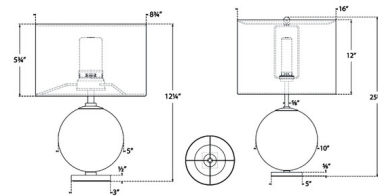

Shown in blush / linen

Specifications

COLOR Linen
BODY FINISH Blush
WATTAGE 2W
DIMMER Included
DIMENSIONS 8.75\"W x 12.25\"H
INTEGRATED LED MODULE 1 x LED/2W/120V LED

Technical Information

PRODUCT DIMENSIONS USB-C Cable: 72\"
LAMP COLOR 2700K
LUMENS/WATT 30.00
LUMINOUS FLUX 60 lumens