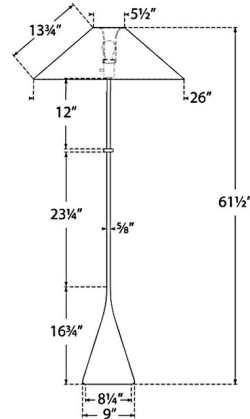

Shown in garden bronze / linen

Specifications

COLOR Linen
BODY FINISH Garden Bronze
WATTAGE 15W
DIMMER Included
DIMENSIONS 26"W x 61.5"H
BULB NOT INCLUDED 1 x A19/Medium (E26)/15W/120V LED

Technical Information

PRODUCT DIMENSIONS Cord: 144"
--------------------	------------------

CLICK TO VIEW PRODUCT

Notes: