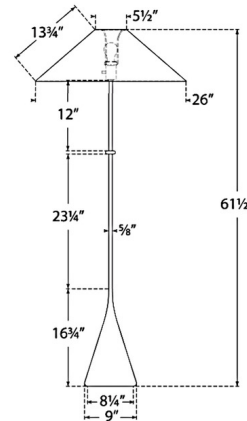

CLICK TO VIEW PRODUCT

Notes: