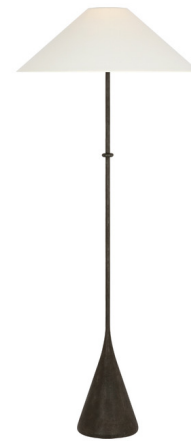

Lightology

lightology.com
866-954-4489
05-26-26

Project: _____

Company: _____

Location: _____ Fixture Type: _____

SPEC #: **VCG1382591**

Approved On: _____ Approved By: _____

Zealous Floor Lamp

By Visual Comfort Signature

Description

The Zealous Floor Lamp introduces an Eastern aesthetic to your interior space. Its conical base ascends to a slender stem, featuring a complementary design element. The lamp is crowned with a wide cone shaped shade that projects a warm glow, creating soft shadows throughout your room. A dimmer switch is conveniently positioned on the lamp socket.

Specifications

COLOR Linen
BODY FINISH Garden Bronze
WATTAGE 15W
DIMMER Included
DIMENSIONS 26"W x 61.5"H
BULB NOT INCLUDED 1 x A19/Medium (E26)/15W/120V LED

Technical Information

PRODUCT DIMENSIONS Cord: 144"

Shown in garden bronze / linen

CLICK TO VIEW PRODUCT

Notes: