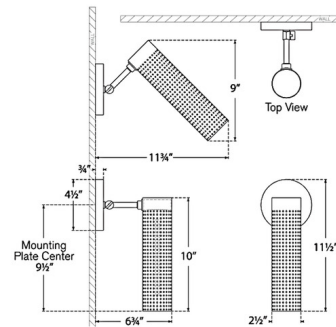

Description

The Precision Articulating Wall Sconce brings a harmonious mix of light and form to your interior space. A warm glow of light shines through the glass diffuser and highlights the holes along the cylindrical body of the metal shade, creating interesting patterns of illumination and shadows in your space. To adjust the shade loosen the adjustment knobs, adjust to your desired position, then tighten knobs. Touch dimmer is located on the backplate to adjust between high, medium, low, and off settings.

Shown in bronze / white glass

Specifications

COLOR White Glass
 BODY FINISH Bronze
 WATTAGE 8W
 DIMMER Low Voltage Electronic
 DIMENSIONS 4.5"W x 9"H x 6.75"D
 INTEGRATED LED MODULE 1 x LED/8W/120V LED

Technical Information