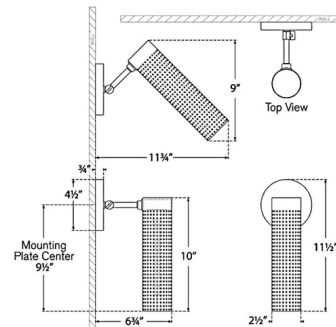

CLICK TO VIEW PRODUCT

Notes: