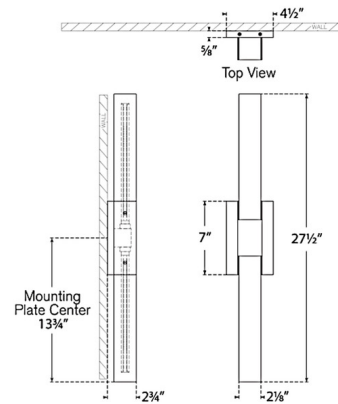

Lightology

lightology.com
866-954-4489
04-22-26

Project: _____

Company: _____

Location: _____ Fixture Type: _____

SPEC #: **VCG1382616**

Approved On: _____ Approved By: _____

Covet Double Bathroom Vanity Light

By Visual Comfort Signature

Description

The Covet Double Bathroom Vanity Light brings a clean organic look to your interior space. The smooth frame is complemented with natural Alabaster, that casts a warm glow of light across your room. Alabaster has subtle variations in color, making each piece unique.

Specifications

COLOR . . . . . Alabaster
BODY FINISH . . . . . Polished Nickel
WATTAGE 20W
DIMMER . . . . . Low Voltage Electronic
DIMENSIONS . . . . . 4.5"W x 27.5"H x 2.75"D
INTEGRATED LED MODULE . . . . . 1 x LED/20W/120V LED

Technical Information

LAMP COLOR 2700K
LUMENS/WATT 120.00
LUMINOUS FLUX . . . . . 2400 lumens

CLICK TO VIEW PRODUCT

Notes: