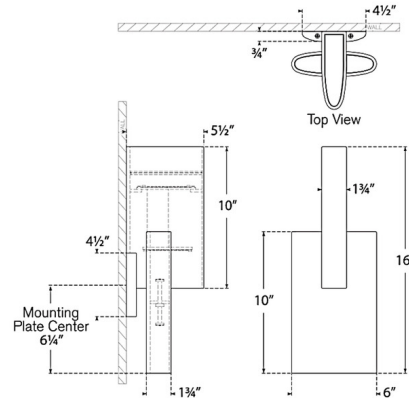

Shown in museum white

CLICK TO VIEW PRODUCT

Notes: