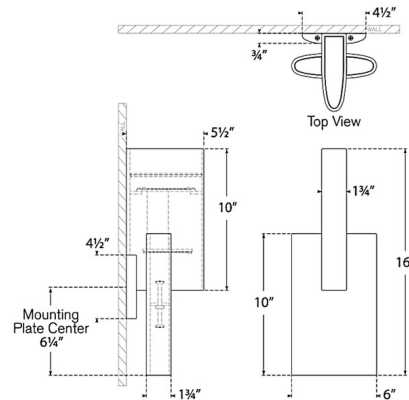

Shown in museum white

CLICK TO VIEW PRODUCT

Notes: