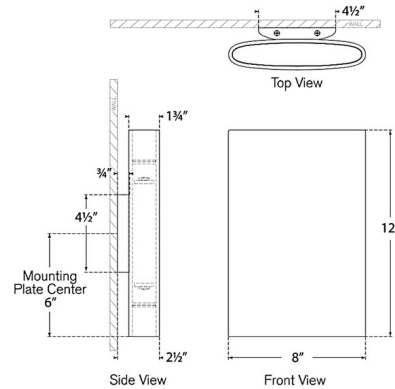

Description

The Lotura Pocket Wall Sconce brings a soulful simplicity to your interior space. The minimalist body gives off industrial vibes, is opened on both ends, and emits warm light both up and down on your walls.

Shown in museum black

Specifications

COLOR	N/A
BODY FINISH	Museum Black
WATTAGE	12W
DIMMER	Low Voltage Electronic
DIMENSIONS	8"W x 12"H x 2.5"D
INTEGRATED LED MODULE	1 x LED/12W/120V LED

Technical Information