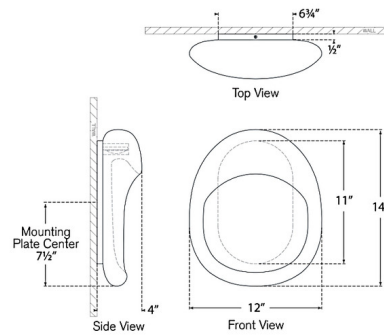

### Description

The Esculpa Rounded Outdoor Wall Light brings an organic industrial look to your exterior space. The smooth body, hold the light source underneath the top rim that casts warm shadows down, across your area. Note: Fixture cannot be installed inverted.

### Specifications

COLOR	N/A
BODY FINISH	Museum Brass
WATTAGE	9W
DIMMER	Low Voltage Electronic
DIMENSIONS	12"W x 14"H x 4"D
INTEGRATED LED MODULE	1 x LED/9W/120V LED