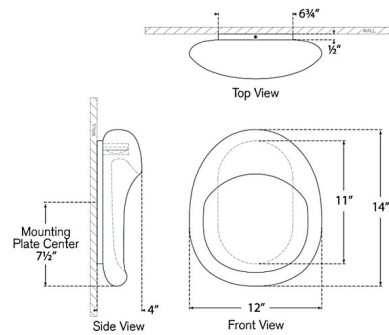

By Visual Comfort Signature

Description

The Esculpa Rounded Outdoor Wall Light brings an organic industrial look to your exterior space. The smooth body, hold the light source underneath the top rim that casts warm shadows down, across your area. Note: Fixture cannot be installed inverted.

Shown in museum brass

Specifications

COLOR	N/A
BODY FINISH	Museum Brass
WATTAGE	9W
DIMMER	Low Voltage Electronic
DIMENSIONS	12"W x 14"H x 4"D
INTEGRATED LED MODULE	1 x LED/9W/120V LED

Technical Information