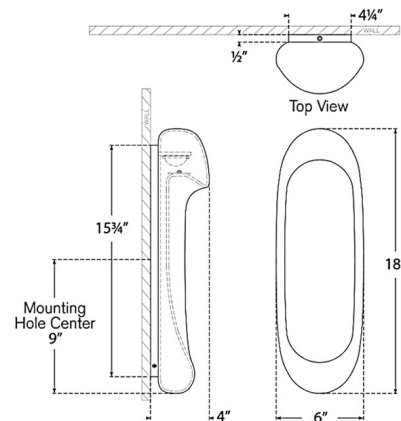

Shown in museum bronze

CLICK TO VIEW PRODUCT

Notes: