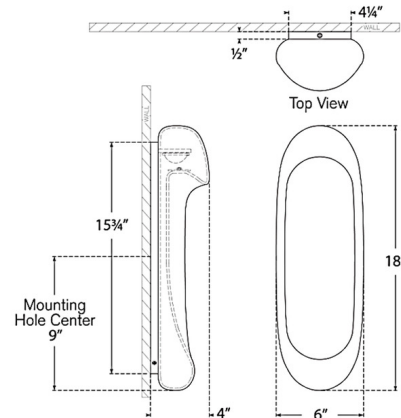

### Description

The Esculpa Elongated Outdoor Wall Light brings an organic industrial look to your exterior space. The smooth body, hold the light source underneath the top rim that casts warm shadows down, across your area. Note: Fixture cannot be installed inverted.

### Specifications

COLOR	N/A
BODY FINISH	Museum Bronze
WATTAGE	9W
DIMMER	Low Voltage Electronic
DIMENSIONS	6"W x 18"H x 4"D
INTEGRATED LED MODULE	1 x LED/9W/120V LED

### Technical Information

LAMP COLOR	2700K
LUMENS/WATT	120.00
LUMINOUS FLUX	1080 lumens

Shown in museum bronze

CLICK TO VIEW PRODUCT

Notes: