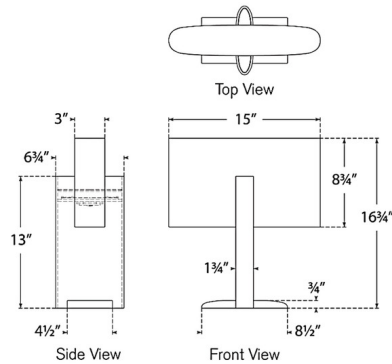

### Description

The Lotura Intersecting Table Lamp brings a soulful simplicity to your interior space. Two minimalist body pieces intersect, giving off industrial geometric vibes. Opened on the ends, this piece emits warm light both up and down in your room. Touch dimmer is located on the bottom of the lamp stem and adjusts between high, medium, low, and off settings.

### Specifications

COLOR . . . . . N/A  
BODY FINISH . . . . . Museum White  
WATTAGE . . . . . 15W  
DIMMER . . . . . Included  
DIMENSIONS . . . . . 15"W x 16.75"H  
INTEGRATED LED MODULE . . . . . 1 x LED/15W/120V LED

### Technical Information

PRODUCT DIMENSIONS . . . . . Cord: 144"  
LAMP COLOR . . . . . 2700K  
LUMENS/WATT . . . . . 120.00  
LUMINOUS FLUX . . . . . 1800 lumens

Shown in museum white

CLICK TO VIEW PRODUCT