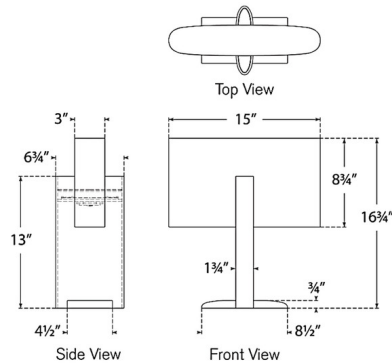

### Description

The Lotura Intersecting Table Lamp brings a soulful simplicity to your interior space. Two minimalist body pieces intersect, giving off industrial geometric vibes. Opened on the ends, this piece emits warm light both up and down in your room. Touch dimmer is located on the bottom of the lamp stem and adjusts between high, medium, low, and off settings.

### Specifications

COLOR	N/A
BODY FINISH	Museum White
WATTAGE	15W
DIMMER	Included
DIMENSIONS	15"W x 16.75"H
INTEGRATED LED MODULE	1 x LED/15W/120V LED

### Technical Information

PRODUCT DIMENSIONS	Cord: 144"
LAMP COLOR	2700K
LUMENS/WATT	120.00
LUMINOUS FLUX	1800 lumens

Shown in museum white

CLICK TO VIEW PRODUCT

Notes: