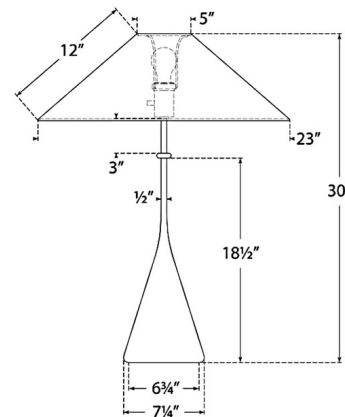

By Visual Comfort Signature

Description

The Zealous Table Lamp introduces an Eastern aesthetic to your interior space. Its conical base ascends to a slender stem, featuring a complementary design element. The lamp is crowned with a wide cone shaped shade that projects a warm glow, creating soft shadows throughout your room. A dimmer switch is conveniently positioned on the lamp socket.

Shown in museum white / linen

Specifications

COLOR Linen
BODY FINISH Museum White
WATTAGE 15W
DIMMER Included
DIMENSIONS 23"W x 30"H
BULB NOT INCLUDED 1 x A19/Medium (E26)/15W/120V LED

Technical Information

PRODUCT DIMENSIONS Cord: 120"

CLICK TO VIEW PRODUCT

Notes: