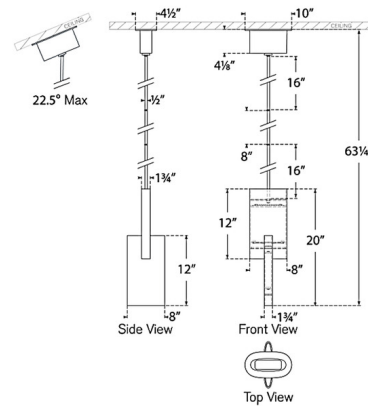

### Description

The Lotura Intersecting Pendant brings a soulful simplicity to your interior space. Two minimalist body pieces intersect, giving off industrial geometric vibes. Opened on the ends, this piece emits warm light both up and down in your room. Sloped ceiling to 22.5 degrees max. Note: Custom Overall Heights are available. For quotes, please contact our sales team.

### Specifications

COLOR	N/A
BODY FINISH	Museum Gild
WATTAGE	23W
DIMMER	Low Voltage Electronic
DIMENSIONS	31"L x 8"W x 20"H
INTEGRATED LED MODULE	1 x LED/23W/120V LED

### Technical Information

PRODUCT DIMENSIONS	Downrods: One 8" and Two 16" Included
LUMENS/WATT	120.00
LUMINOUS FLUX	2760 lumens

Shown in museum gild

CLICK TO VIEW PRODUCT

Notes: