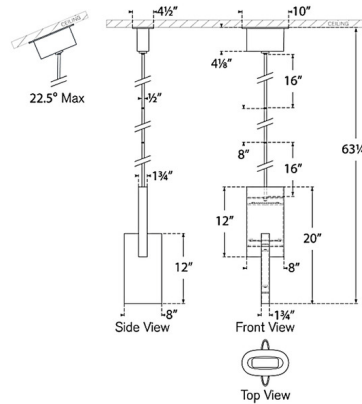

Lightology

lightology.com
866-954-4489
07-04-26

Project: _____

Company: _____

Location: _____ Fixture Type: _____

SPEC #: **VCC1382665**

Approved On: _____ Approved By: _____

Lotura Intersecting Pendant

By Visual Comfort Signature

Description

The Lotura Intersecting Pendant brings a soulful simplicity to your interior space. Two minimalist body pieces intersect, giving off industrial geometric vibes. Opened on the ends, this piece emits warm light both up and down in your room. Sloped ceiling to 22.5 degrees max. Note: Custom Overall Heights are available. For quotes, please contact our sales team.

Specifications

COLOR . . . . . N/A
BODY FINISH . . . . . Museum Gild
WATTAGE 23W
DIMMER . . . . . Low Voltage Electronic
DIMENSIONS . . . . . 31"L x 8"W x 20"H
INTEGRATED LED MODULE . . . . . 1 x LED/23W/120V LED

Technical Information

PRODUCT DIMENSIONS . . . . . Downrods: One 8" and Two 16" Included
LUMENS/WATT 120.00
LUMINOUS FLUX . . . . . 2760 lumens

Shown in museum gild

CLICK TO VIEW PRODUCT

Notes: