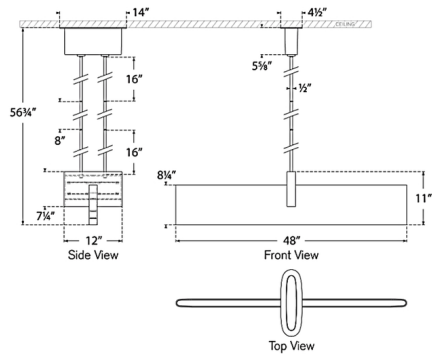

## Lotura Intersecting Linear Pendant By Visual Comfort Signature

### Description

The Lotura Intersecting Linear Pendant brings a soulful simplicity to your interior space. Two minimalist body pieces intersect, giving off industrial geometric vibes. Opened on the ends, this piece emits warm light both up and down in your room. Note: Custom Overall Heights are available. For quotes, please contact our sales team.

### Specifications

COLOR	N/A
BODY FINISH	Museum Black
WATTAGE	28W
DIMMER	Low Voltage Electronic
DIMENSIONS	48"L x 12"W x 11"H
INTEGRATED LED MODULE	1 x LED/28W/120V LED