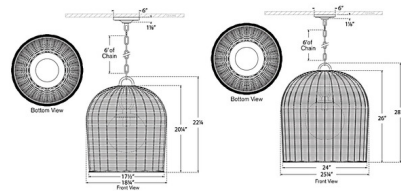

Shown in espresso wicker / polished nickel

Specifications

COLOR Espresso Wicker / Polished Nickel
BODY FINISH N/A
WATTAGE 15W
DIMMER Standard 120V
DIMENSIONS 18.75"W x 22.25"H
BULB NOT INCLUDED 1 x A19/Medium (E26)/15W/120V LED

Technical Information

PRODUCT DIMENSIONS Adjustable Chain Length: 72"

CLICK TO VIEW PRODUCT

Notes: