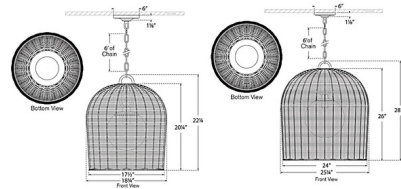

Shown in espresso wicker / polished nickel

Specifications

COLOR Espresso Wicker / Polished Nickel
BODY FINISH N/A
WATTAGE 15W
DIMMER Standard 120V
DIMENSIONS 18.75"W x 22.25"H
BULB NOT INCLUDED 1 x A19/Medium (E26)/15W/120V LED

Technical Information

PRODUCT DIMENSIONS Adjustable Chain Length: 72"

CLICK TO VIEW PRODUCT

Notes: