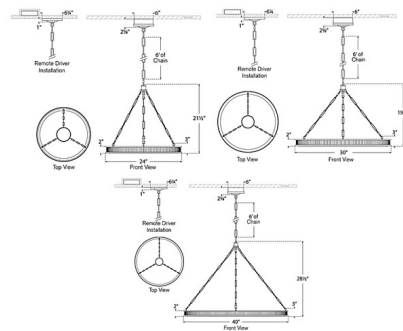

### Specifications

COLOR . . . . . Alabaster  
BODY FINISH . . . . . Bronze  
WATTAGE . . . . . 45W  
DIMMER . . . . . Low Voltage Electronic  
DIMENSIONS . . . . . 24"W x 21.5"H  
INTEGRATED LED MODULE . . . . . 1 x LED/45W/120V LED