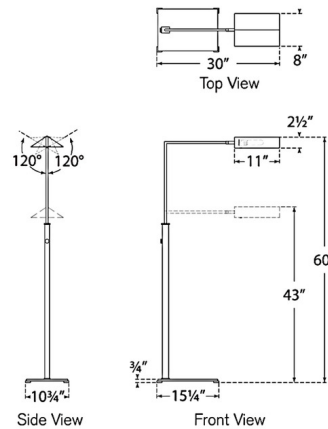

Shown in antique brass

CLICK TO VIEW PRODUCT

Notes: