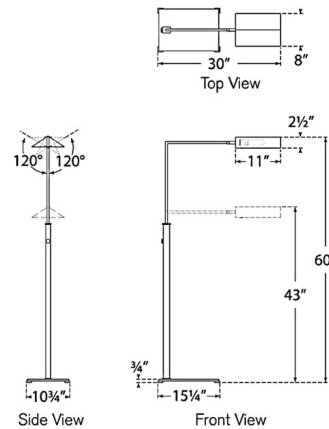

Shown in antique brass

CLICK TO VIEW PRODUCT

Notes: