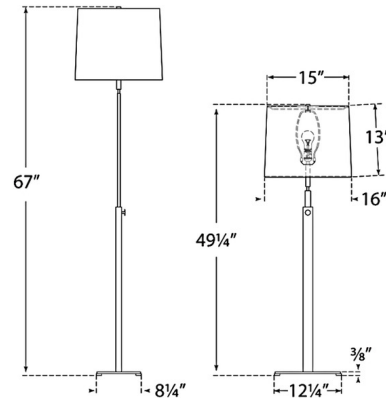

By Visual Comfort Signature

Description

The Cadmus Adjustable Floor Lamp introduces a design influenced by mechanical aesthetics, utilizing straightforward materials to enhance your interior space. Its industrial style stem is complemented by a drum shaped shade, which projects a warm glow and creates soft shadows throughout your room. Use the knob on the stem to adjust the height from 49.25 inches to 67 inches. Dimmer switch is conveniently located on the lamp socket.

Shown in antique brass / linen

Specifications

COLOR Linen
BODY FINISH Antique Brass
WATTAGE 15W
DIMMER Included
DIMENSIONS 16"W x 67"H
BULB NOT INCLUDED 1 x A19/Medium (E26)/15W/120V LED

Technical Information

PRODUCT DIMENSIONS Cord: 144"

CLICK TO VIEW PRODUCT

Notes: