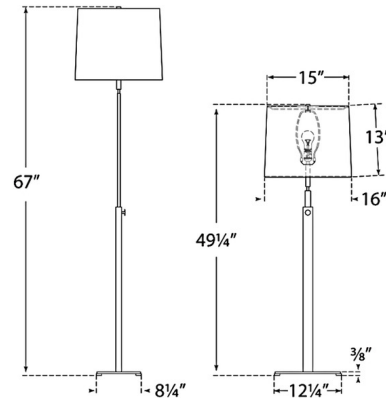

Shown in antique brass / linen

CLICK TO VIEW PRODUCT

Notes: