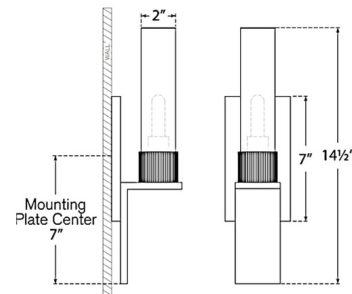

By Visual Comfort Signature

Description

The Beza Wall Sconce brings a timeless look to your interior space. The traditional torch style frame has a slim glass cylinder, reflecting warm shadows of light across your room.

Shown in polished nickel / clear

Specifications

COLOR	Clear
BODY FINISH	Polished Nickel
WATTAGE	2.5W
DIMMER	N/A
DIMENSIONS	3.75"W x 14.5"H x 4"D
BULB NOT INCLUDED	1 x B10/Candelabra (E12)/2.5W/120V LED

CLICK TO VIEW PRODUCT