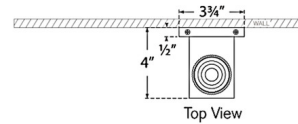

By Visual Comfort Signature

Description

The Beza Wall Sconce brings a timeless look to your interior space. The traditional torch style frame has a slim glass cylinder, reflecting warm shadows of light across your room.

Shown in polished nickel / clear

Specifications

COLOR	Clear
BODY FINISH	Polished Nickel
WATTAGE	2.5W
DIMMER	N/A
DIMENSIONS	3.75"W x 14.5"H x 4"D
BULB NOT INCLUDED	1 x B10/Candelabra (E12)/2.5W/120V LED

CLICK TO VIEW PRODUCT