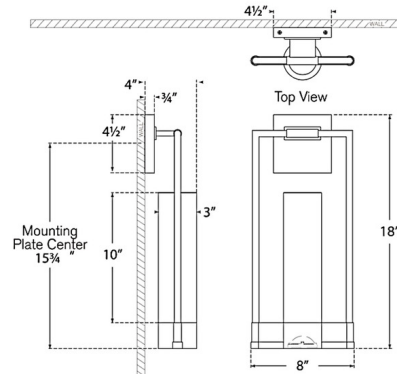

By Visual Comfort Signature

Description

The Lucid Wall Sconce brings a radiant elegance to your interior space. The refined frame is complemented with a simple frosted cylinder that casts warm light across your room. This fixture can be styled in pairs flanking artwork, a bathroom mirror or fireplace, or as multiple points of light throughout a hallway or stairwell.

Shown in bronze / frosted

Specifications

COLOR	Frosted
BODY FINISH	Bronze
WATTAGE	6W
DIMMER	Low Voltage Electronic
DIMENSIONS	8"W x 18"H x 4"D
INTEGRATED LED MODULE	1 x LED/6W/120V LED

Technical Information