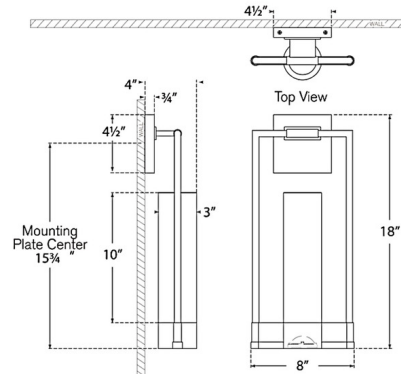

Shown in bronze / frosted

Technical Information

LAMP COLOR	2700K
LUMENS/WATT	120.00
LUMINOUS FLUX	720 lumens

CLICK TO VIEW PRODUCT

Notes: