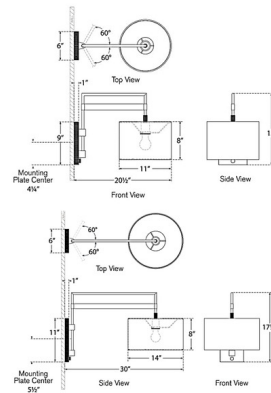

By Visual Comfort Signature

Description

The Gael Articulating Wall Light brings a chic functionality to your interior space. Inspired by a roasting mount, the frame moves the drum shaped linen shade 60 degrees to either side, for warm light right where you need it. Dimmer switch is located on the backplate.

Shown in warm iron / antique brass / linen

Specifications

COLOR Linen
BODY FINISH Warm Iron / Antique Brass
WATTAGE 15W
DIMMER Standard 120V
DIMENSIONS 11"W x 15"H x 20.5"D
BULB NOT INCLUDED 1 x A19/Medium (E26)/15W/120V LED