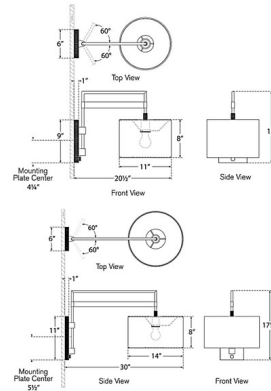

### Description

The Gael Articulating Wall Light brings a chic functionality to your interior space. Inspired by a roasting mount, the frame moves the drum shaped linen shade 60 degrees to either side, for warm light right where you need it. Dimmer switch is located on the backplate.

### Specifications

COLOR	..... Linen
BODY FINISH	..... Warm Iron / Antique Brass
WATTAGE	..... 15W
DIMMER	..... Standard 120V
DIMENSIONS	..... 11"W x 15"H x 20.5"D
BULB NOT INCLUDED	..... 1 x A19/Medium (E26)/15W/120V LED