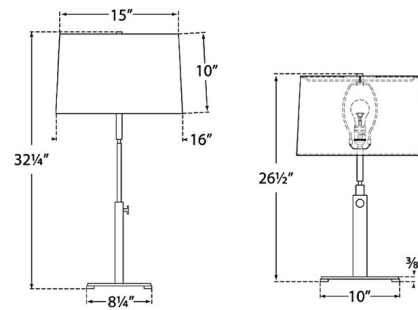

By Visual Comfort Signature

Description

The Cadmus Adjustable Table Lamp introduces a design influenced by mechanical aesthetics, utilizing straightforward materials to enhance your interior space. Its industrial style stem is complemented by a drum shaped shade, which projects a warm glow and creates soft shadows throughout your room. Use the knob on the stem to adjust the height from 26.5 inches to 32.25 inches. Dimmer switch is conveniently located on the lamp socket.

Shown in antique brass / linen

Specifications

COLOR Linen
BODY FINISH Antique Brass
WATTAGE 15W
DIMMER Included
DIMENSIONS 16"W x 32.25"H
BULB NOT INCLUDED 1 x A19/Medium (E26)/15W/120V LED

Technical Information

PRODUCT DIMENSIONS Cord: 120"

CLICK TO VIEW PRODUCT

Notes: