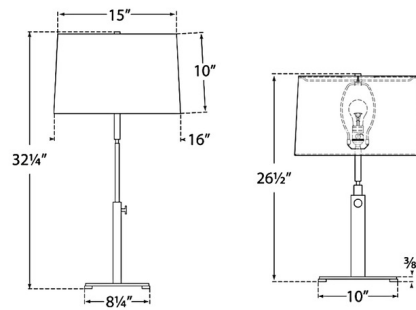

### Description

The Cadmus Adjustable Table Lamp introduces a design influenced by mechanical aesthetics, utilizing straightforward materials to enhance your interior space. Its industrial style stem is complemented by a drum shaped shade, which projects a warm glow and creates soft shadows throughout your room. Use the knob on the stem to adjust the height from 26.5 inches to 32.25 inches. Dimmer switch is conveniently located on the lamp socket.

### Specifications

COLOR . . . . . Linen  
BODY FINISH . . . . . Antique Brass  
WATTAGE . . . . . 15W  
DIMMER . . . . . Included  
DIMENSIONS . . . . . 16"W x 32.25"H  
BULB NOT INCLUDED . . . . . 1 x A19/Medium (E26)/15W/120V LED

### Technical Information

PRODUCT DIMENSIONS . . . . . Cord: 120"

CLICK TO VIEW PRODUCT

Notes: