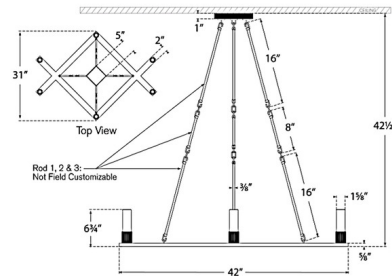

Shown in antique brass / clear

Specifications

COLOR Clear
BODY FINISH Antique Brass
WATTAGE 15W
DIMMER Standard 120V
DIMENSIONS 14.25"L x 42"W x 6.75"H
BULB NOT INCLUDED 6 x B10/Candelabra (E12)/2.5W/120V LED

Technical Information

PRODUCT DIMENSIONS Downrods: Four 8" and Eight 16" Included

CLICK TO VIEW PRODUCT

Notes: