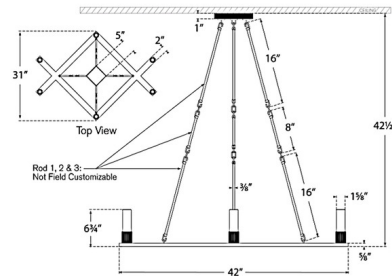

Shown in antique brass / clear

Specifications

COLOR Clear
 BODY FINISH Antique Brass
 WATTAGE 15W
 DIMMER Standard 120V
 DIMENSIONS 14.25"L x 42"W x 6.75"H
 BULB NOT INCLUDED 6 x B10/Candelabra (E12)/2.5W/120V LED

Technical Information

PRODUCT DIMENSIONS Downrods: Four 8" and Eight 16" Included

CLICK TO VIEW PRODUCT

Notes: