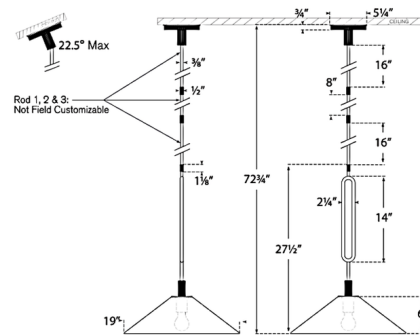

### Description

The Argo Pendant offers a blend of elegance and functionality to your interior space. Its minimalist design features a slender, contemporary link, which is enhanced by a matte porcelain cone-shaped shade that projects a warm glow, creating inviting shadows throughout your room. Sloped ceiling compatible to 22.5 degrees max. Note: Included downrods are not field customizable. Custom Overall Heights are available. For quotes, please contact our sales team.

### Specifications

COLOR	Bisque
BODY FINISH	Antique Brass
WATTAGE	15W
DIMMER	Standard 120V
DIMENSIONS	38.5"L x 19"W x 27.5"H
BULB NOT INCLUDED	1 x A19/Medium (E26)/15W/120V LED

CLICK TO VIEW PRODUCT

Notes: