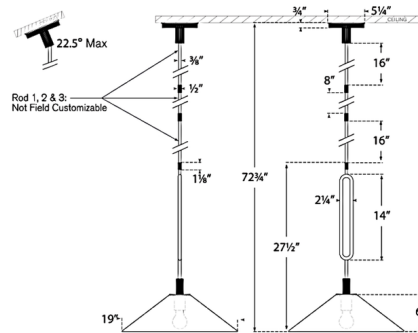

Description

The Argo Pendant offers a blend of elegance and functionality to your interior space. Its minimalist design features a slender, contemporary link, which is enhanced by a matte porcelain cone-shaped shade that projects a warm glow, creating inviting shadows throughout your room. Sloped ceiling compatible to 22.5 degrees max. Note: Included downrods are not field customizable. Custom Overall Heights are available. For quotes, please contact our sales team.

Shown in antique brass / bisque

Specifications

COLOR	Bisque
BODY FINISH	Antique Brass
WATTAGE	15W
DIMMER	Standard 120V
DIMENSIONS	38.5"L x 19"W x 27.5"H
BULB NOT INCLUDED	1 x A19/Medium (E26)/15W/120V LED