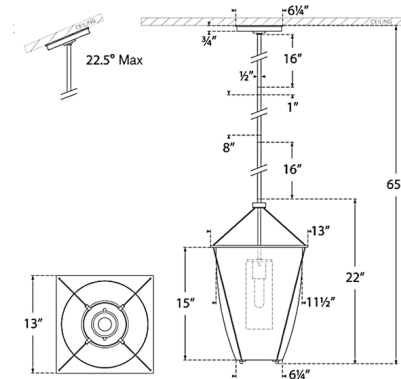

By Visual Comfort Signature

Description

The Ovalle Lantern Pendant brings a clean decorative look to your interior space. The smooth, minimalist frame holds clear glass with an inner frosted cylinder that casts warm light across your room. Sloped ceiling to 22.5 degree max. Note: Rods are not customizable. Note: Custom Overall Heights are available. For quotes, please contact our sales team.

Shown in bronze / clear

Specifications

COLOR	Clear
BODY FINISH	Bronze
WATTAGE	8W
DIMMER	Standard 120V
DIMENSIONS	13"W x 22"H
BULB NOT INCLUDED	1 x T9/Medium (E26)/8W/120V LED

CLICK TO VIEW PRODUCT

Notes: