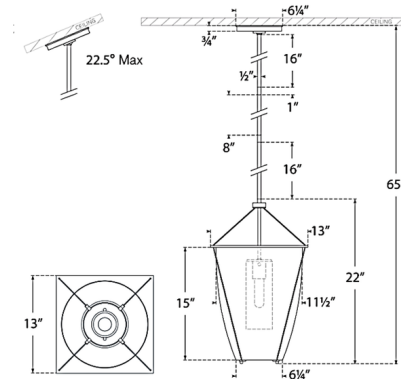

### Description

The Ovalle Lantern Pendant brings a clean decorative look to your interior space. The smooth, minimalist frame holds clear glass with an inner frosted cylinder that casts warm light across your room. Sloped ceiling to 22.5 degree max. Note: Rods are not customizable. Note: Custom Overall Heights are available. For quotes, please contact our sales team.

### Specifications

COLOR . . . . .	Clear
BODY FINISH . . . . .	Bronze
WATTAGE . . . . .	8W
DIMMER . . . . .	Standard 120V
DIMENSIONS . . . . .	13"W x 22"H
BULB NOT INCLUDED . . . . .	1 x T9/Medium (E26)/8W/120V LED