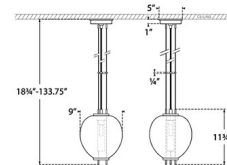

### Description

The Taro Pendant enhances your interior space with a jewel-like elegance. Its slender glass globe, suspended by delicate wires, encases a frosted inner cylinder that projects warm, shadowy light throughout the room. Note: Height is not adjustable after installation.

### Specifications

COLOR . . . . . Clear  
BODY FINISH . . . . . Bronze  
WATTAGE . . . . . 2.5W  
DIMMER . . . . . Standard 120V  
DIMENSIONS . . . . . 9"W x 11.75"H  
BULB NOT INCLUDED . . . . . 1 x T6/Candelabra (E12)/2.5W/120V LED

### Technical Information

PRODUCT DIMENSIONS . . . . . Adjustable Cable Lengths: 120"

Shown in bronze / clear

CLICK TO VIEW PRODUCT

Notes: