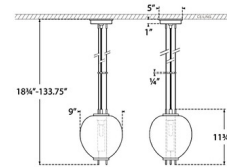

### Description

The Taro Pendant enhances your interior space with a jewel-like elegance. Its slender glass globe, suspended by delicate wires, encases a frosted inner cylinder that projects warm, shadowy light throughout the room. Note: Height is not adjustable after installation.

### Specifications

COLOR . . . . . Clear  
BODY FINISH . . . . . Bronze  
WATTAGE . . . . . 2.5W  
DIMMER . . . . . Standard 120V  
DIMENSIONS . . . . . 9"W x 11.75"H  
BULB NOT INCLUDED . . . . . 1 x T6/Candelabra (E12)/2.5W/120V LED

### Technical Information

PRODUCT DIMENSIONS . . . . . Adjustable Cable Lengths: 120"

Shown in bronze / clear

CLICK TO VIEW PRODUCT

Notes: