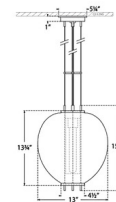

### Specifications

COLOR . . . . . Clear  
BODY FINISH . . . . . Bronze  
WATTAGE . . . . . 2.5W  
DIMMER . . . . . Standard 120V  
DIMENSIONS . . . . . 9"W x 11.75"H  
BULB NOT INCLUDED . . . . . 1 x T6/Candelabra (E12)/2.5W/120V LED

### Technical Information

PRODUCT DIMENSIONS . . . . . Adjustable Cable Lengths: 120"

Shown in bronze / clear

CLICK TO VIEW PRODUCT

Notes: