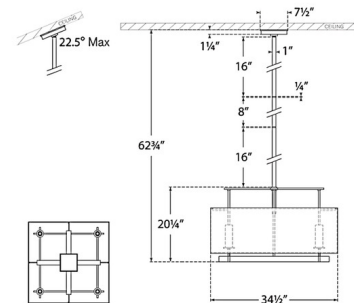

By Visual Comfort Signature

Description

The Jase Pendant makes a bold statement in your interior space. The captivating design features an internal crossbar carriage surrounded by a large box linen shade that helps diffuse the light while casting warm shadows across your room. Sloped ceiling to 22.5 degrees max. Note: Custom Overall Heights are available. For quotes, please contact our sales team.

Shown in warm iron / linen

Specifications

COLOR Linen
BODY FINISH Warm Iron
WATTAGE 10W
DIMMER Standard 120V
DIMENSIONS 34.5"W x 20.25"H
BULB NOT INCLUDED 4 x T6/Candelabra (E12)/2.5W/120V LED

Technical Information

PRODUCT DIMENSIONS Downrods: One 8" and Two 16" Included

CLICK TO VIEW PRODUCT

Notes: