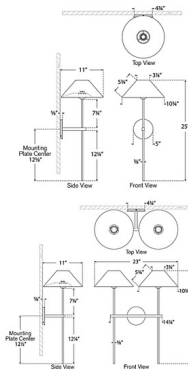

### Specifications

COLOR . . . . . Linen  
BODY FINISH . . . . . Hand-Rubbed Antique Brass  
WATTAGE . . . . . 5W  
DIMMER . . . . . Standard 120V  
DIMENSIONS . . . . . 10.75"W x 25"H x 11"D  
BULB NOT INCLUDED . . . . . 1 x B10/Candelabra (E12)/5W/120V LED