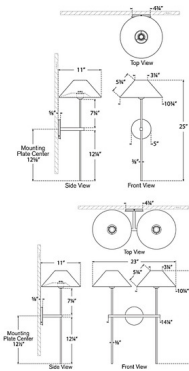

Shown in hand-rubbed antique brass / linen

Specifications

COLOR Linen
BODY FINISH Hand-Rubbed Antique Brass
WATTAGE 5W
DIMMER Standard 120V
DIMENSIONS 10.75"W x 25"H x 11"D
BULB NOT INCLUDED 1 x B10/Candelabra (E12)/5W/120V LED