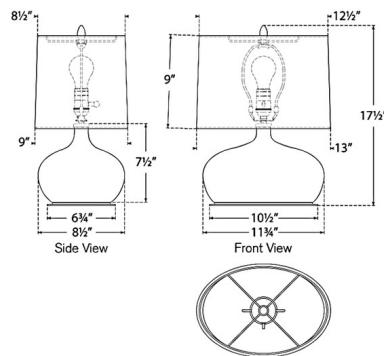

Description

The Olinda Table Lamp enhances the aesthetic appeal of your interior space with its elegant design. Featuring a low, genie-shaped base, it is complemented by a gently tapered oval linen shade that emits a warm glow, creating inviting shadows throughout the room. The dimmer switch is conveniently positioned on the lamp socket.

Shown in crackled ivory / linen

Specifications

COLOR Linen
 BODY FINISH Cracked Ivory
 WATTAGE 15W
 DIMMER Included
 DIMENSIONS 13"W x 17.5"H
 BULB NOT INCLUDED 1 x A19/Medium (E26)/15W/120V LED

Technical Information

PRODUCT DIMENSIONS Cord: 120"

CLICK TO VIEW PRODUCT

Notes: