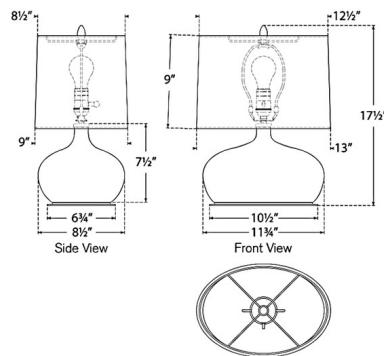

Description

The Olinda Table Lamp enhances the aesthetic appeal of your interior space with its elegant design. Featuring a low, genie-shaped base, it is complemented by a gently tapered oval linen shade that emits a warm glow, creating inviting shadows throughout the room. The dimmer switch is conveniently positioned on the lamp socket.

Shown in crackled ivory / linen

Specifications

COLOR Linen
 BODY FINISH Crackled Ivory
 WATTAGE 15W
 DIMMER Included
 DIMENSIONS 13"W x 17.5"H
 BULB NOT INCLUDED 1 x A19/Medium (E26)/15W/120V LED

Technical Information

PRODUCT DIMENSIONS Cord: 120"

CLICK TO VIEW PRODUCT

Notes: