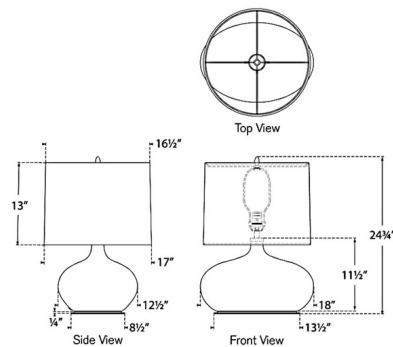

By Visual Comfort Signature

Description

The Olinda Large Table Lamp enhances the aesthetic appeal of your interior space with its elegant design. Featuring a low, genie-shaped base, it is complemented by a gently tapered linen shade that emits a warm glow, creating inviting shadows throughout the room. The dimmer switch is conveniently positioned on the lamp socket.

Shown in linen

Specifications

COLOR Linen
BODY FINISH N/A
WATTAGE 15W
DIMMER Included
DIMENSIONS 18"W x 24.75"H
BULB NOT INCLUDED 1 x A19/Medium (E26)/15W/120V LED

Technical Information

PRODUCT DIMENSIONS Cord: 120"