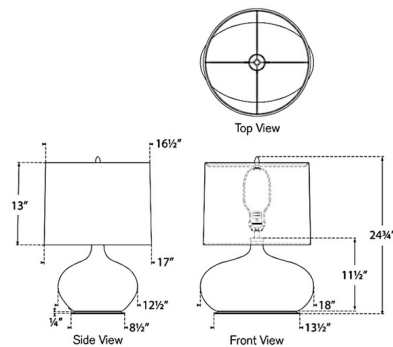

By Visual Comfort Signature

Description

The Olinda Large Table Lamp enhances the aesthetic appeal of your interior space with its elegant design. Featuring a low, genie-shaped base, it is complemented by a gently tapered linen shade that emits a warm glow, creating inviting shadows throughout the room. The dimmer switch is conveniently positioned on the lamp socket.

Shown in linen

Specifications

COLOR Linen
 BODY FINISH N/A
 WATTAGE 15W
 DIMMER Included
 DIMENSIONS 18"W x 24.75"H
 BULB NOT INCLUDED 1 x A19/Medium (E26)/15W/120V LED

Technical Information

PRODUCT DIMENSIONS Cord: 120"