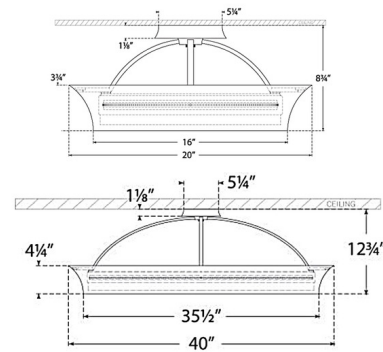

### Specifications

COLOR	N/A
BODY FINISH	Aged Iron
WATTAGE	30W
DIMMER	Low Voltage Electronic
DIMENSIONS	20"W x 8.75"H
INTEGRATED LED MODULE	1 x LED/30W/120V LED