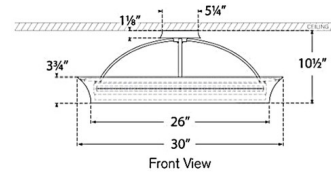

### Specifications

COLOR	N/A
BODY FINISH	Gild
WATTAGE	35W
DIMMER	Low Voltage Electronic
DIMENSIONS	30"W x 10.5"H
INTEGRATED LED MODULE	1 x LED/35W/120V LED