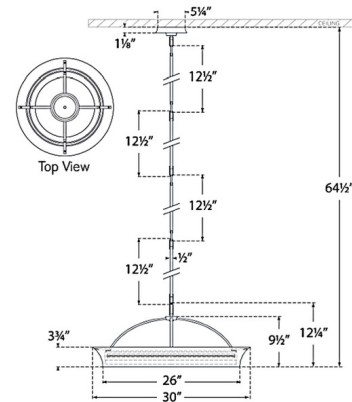

### Specifications

COLOR	N/A
BODY FINISH	Gild
WATTAGE	35W
DIMMER	Low Voltage Electronic
DIMENSIONS	30"W x 12.25"H
INTEGRATED LED MODULE	1 x LED/35W/120V LED

### Technical Information

PRODUCT DIMENSIONS	Links: Four 12.5" Included
LAMP COLOR	2700K
LUMENS/WATT	120.00
LUMINOUS FLUX	4200 lumens

CLICK TO VIEW PRODUCT

Notes: