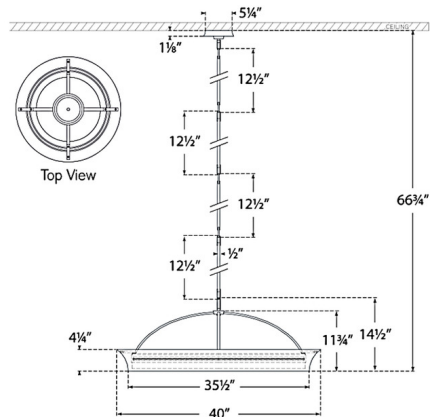

Shown in aged iron

Specifications

COLOR	N/A
BODY FINISH	Aged Iron
WATTAGE	40W
DIMMER	Low Voltage Electronic
DIMENSIONS	40"W x 14.5"H
INTEGRATED LED MODULE	1 x LED/40W/120V LED

Technical Information

PRODUCT DIMENSIONS	Links: Four 12.5" Included
LAMP COLOR	2700K
LUMENS/WATT	120.00
LUMINOUS FLUX	4800 lumens