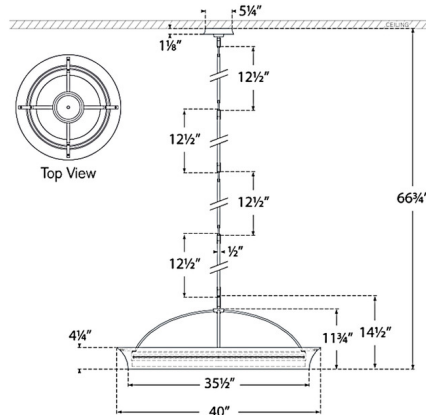

Shown in polished nickel

Specifications

| | | |
|-----------------------|-------|------------------------|
| COLOR | | N/A |
| BODY FINISH | | Polished Nickel |
| WATTAGE | | 40W |
| DIMMER | | Low Voltage Electronic |
| DIMENSIONS | | 40"W x 14.5"H |
| INTEGRATED LED MODULE | | 1 x LED/40W/120V LED |